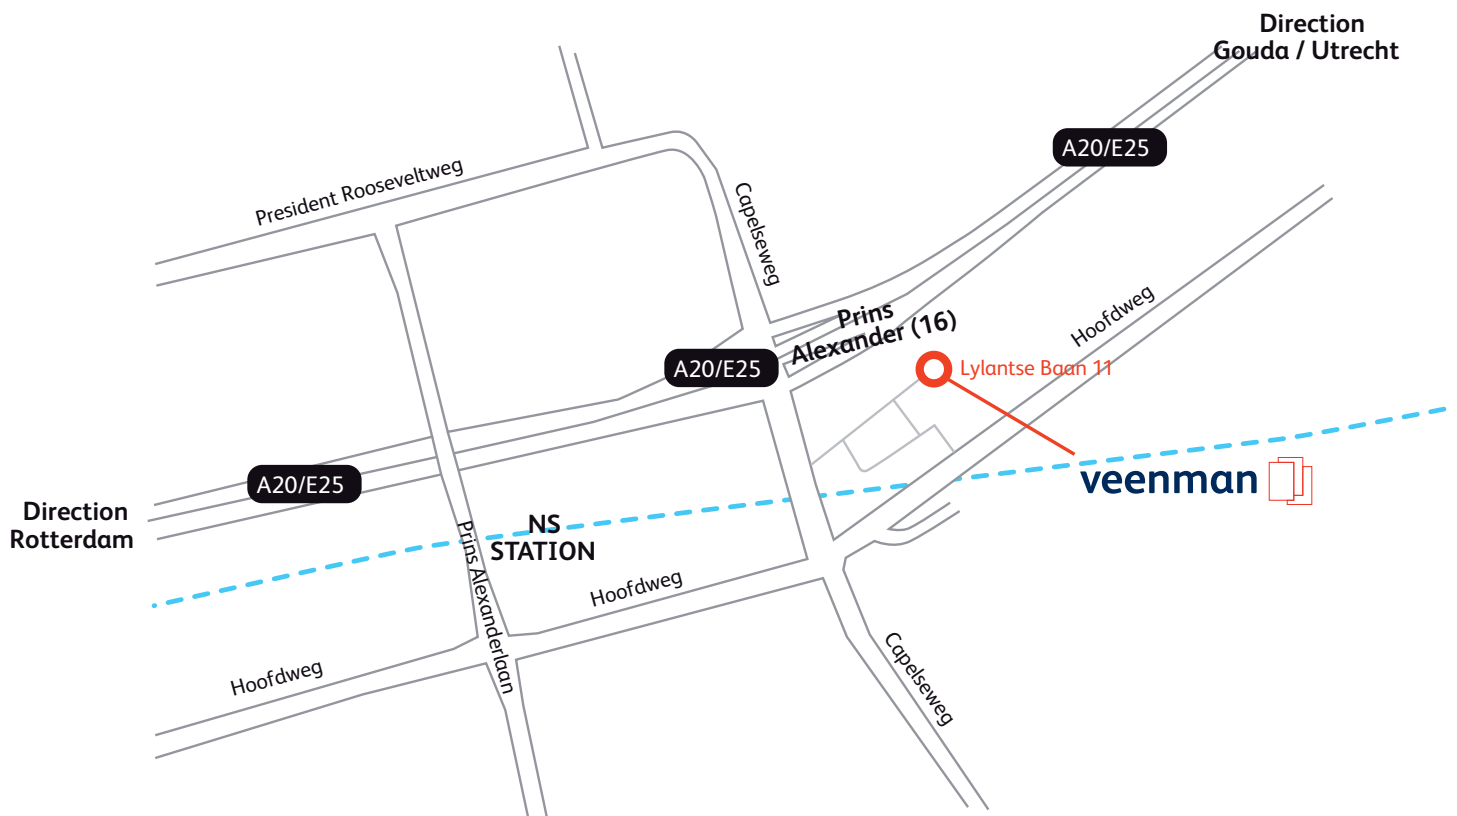

# Directions to Veenman B.V. Capelle aan den IJssel

## **If traveling from direction Rotterdam/Den Haag:**

You leave the A20 at exit 16 Alexanderpolder / Capelle a/d IJssel.  
Turn right at the traffic lights. 1st traffic lights turn left (at the Total gas station).  
You have reached Lylantse Baan.  
At the end of this road you will find Veenman at nr. 11.

## **If traveling from direction Gouda/Utrecht:**

You leave the A20 at exit 16 Alexanderpolder / Capelle a/d IJssel.  
Turn left at the traffic lights and follow the road under the A20 flyover.  
At the 1st traffic light follow direction Capelle aan den IJssel.  
Turn left at 2nd traffic lights (at the Total gas station).  
You have reached Lylantse Baan.  
At the end of this road you will find Veenman at nr 11.